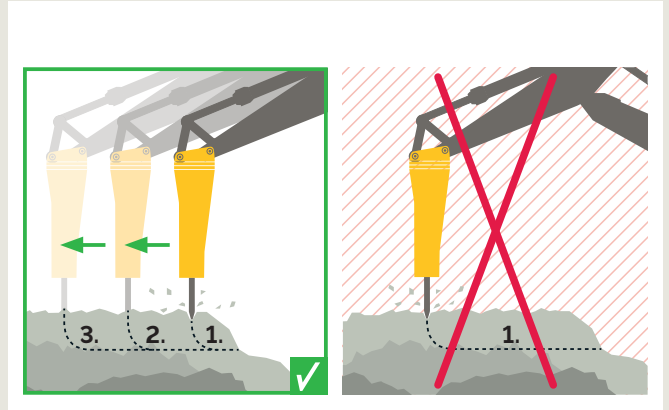

United. Inspired.

epiroc.com

Hydraulic Attachments

Breakers

0.7-140t/1,500-309,000lbs

Bucket crushers

18-54t/39,500-119,000lbs

Combi cutters