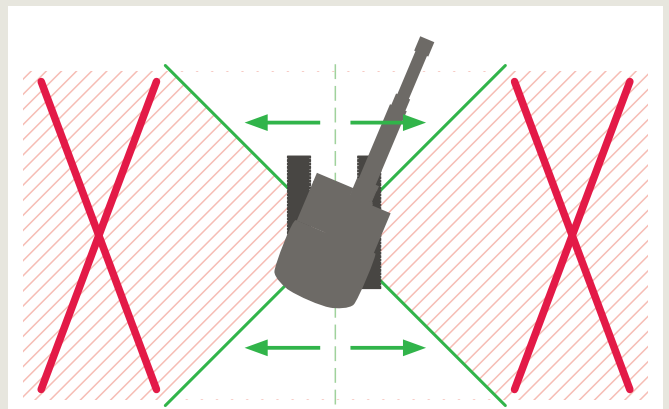

United. Inspired.

epiroc.com

Hydraulic Attachments

Breakers

0.7-140t/1,500-309,000lbs

Bucket crushers

18-54t/39,500-119,000lbs

Combi cutters