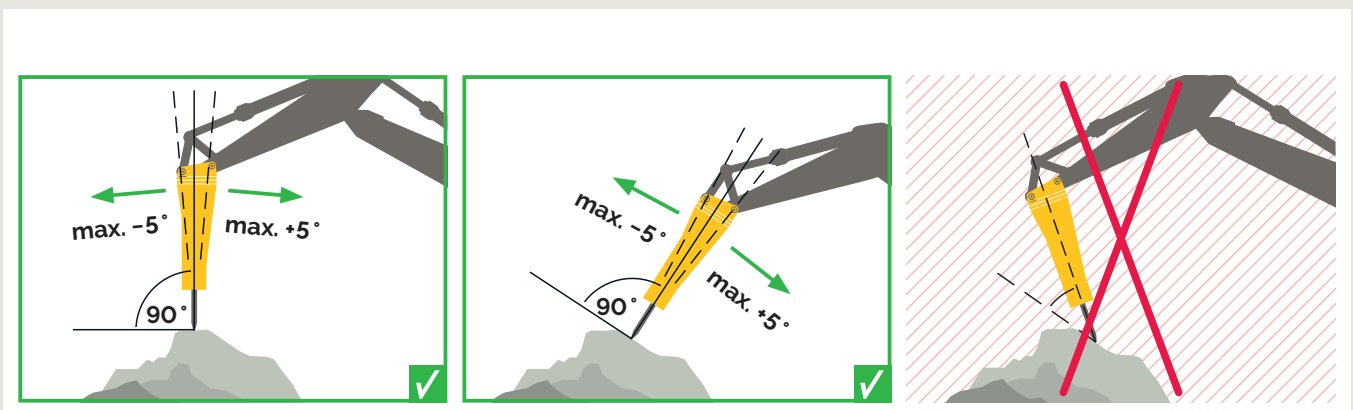

United. Inspired.

epiroc.com

Hydraulic Attachments

Breakers

0.7-140t/1,500-309,000lbs

Bucket crushers

18-54t/39,500-119,000lbs

Combi cutters

18-40t/39,500-88,000lbs

Drum cutters

0.6-125t/1,300-275,000lbs

Steel cutters

4-110t/9,000-243,000lbs

Magnets

12-45t/26,500-99,000lbs

Concrete busters