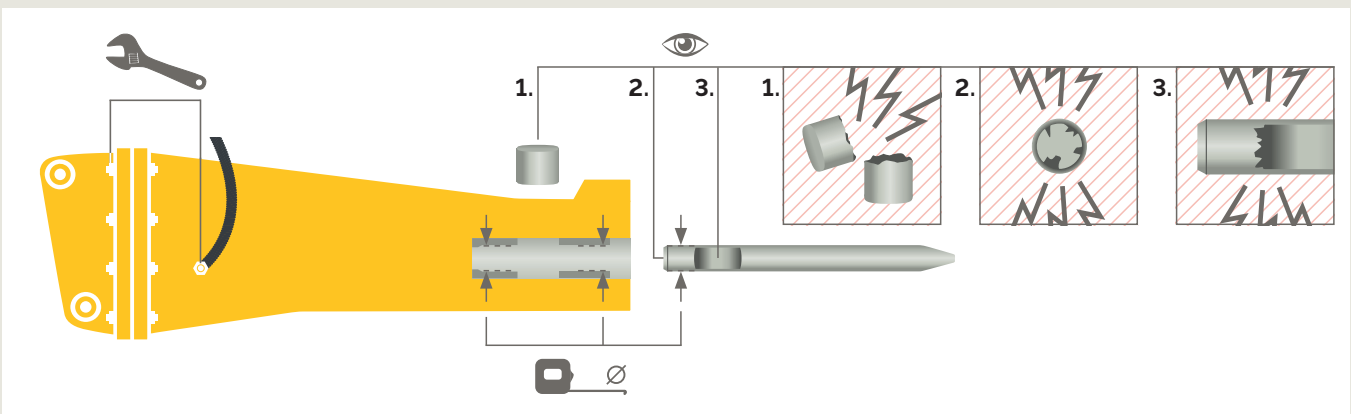

United. Inspired.

epiroc.com

Hydraulic Attachments

Breakers

0.7-140t/1,500-309,000lbs

Bucket crushers

18-54t/39,500-119,000lbs

Combi cutters