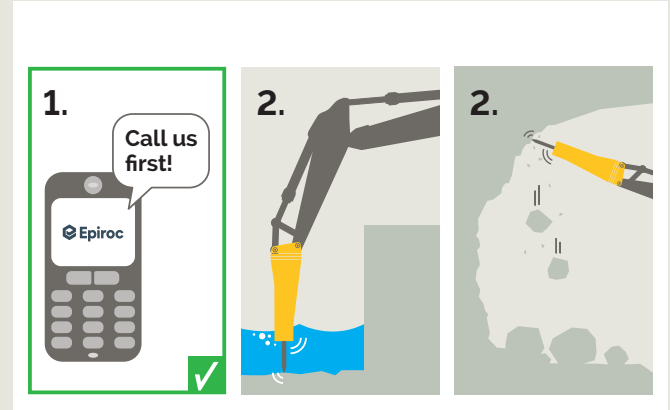

United. Inspired.

epiroc.com

Hydraulic Attachments

Breakers

0.7-140t/1,500-309,000lbs

Bucket crushers

18-54t/39,500-119,000lbs

Combi cutters