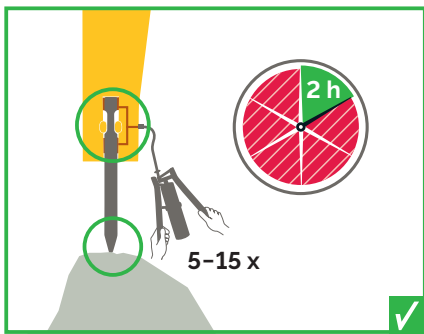

United. Inspired.

epiroc.com

Hydraulic Attachments

Breakers

0.7-140t/1,500-309,000lbs

Bucket crushers

18-54t/39,500-119,000lbs

Combi cutters