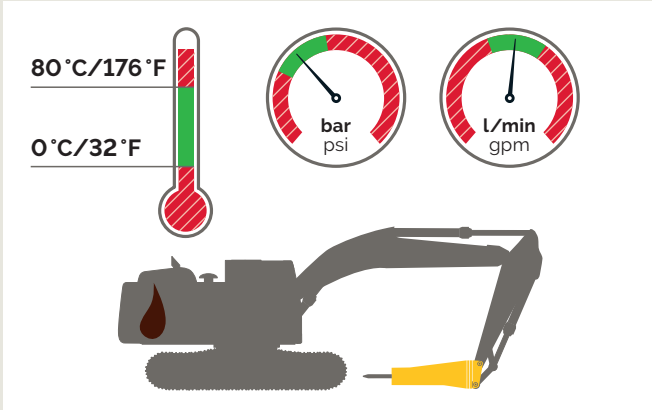

United. Inspired.

epiroc.com

Hydraulic Attachments

Breakers

0.7-140t/1,500-309,000lbs

Bucket crushers

18-54t/39,500-119,000lbs

Combi cutters