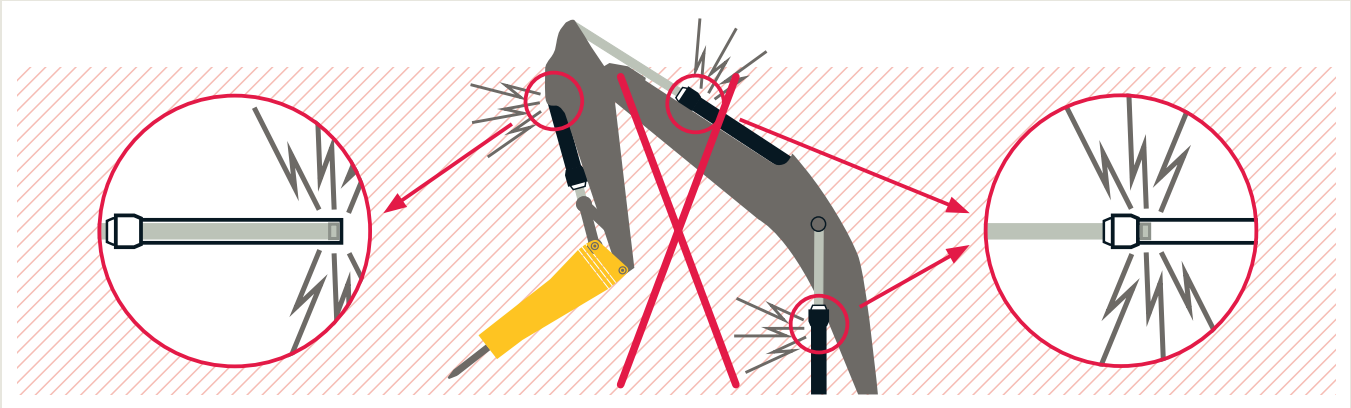

United. Inspired.

epiroc.com

Hydraulic Attachments

Breakers

0.7-140t/1,500-309,000lbs

Bucket crushers

18-54t/39,500-119,000lbs

Combi cutters