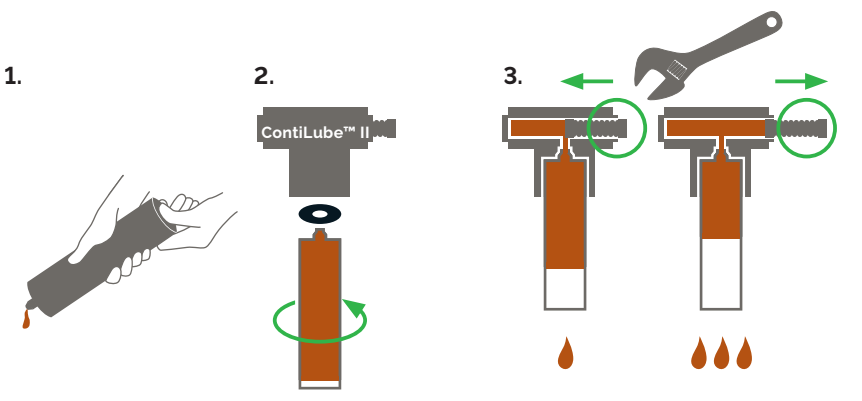

United. Inspired.

epiroc.com

Hydraulic Attachments

Breakers

0.7-140t/1,500-309,000lbs

Bucket crushers

18-54t/39,500-119,000lbs

Combi cutters