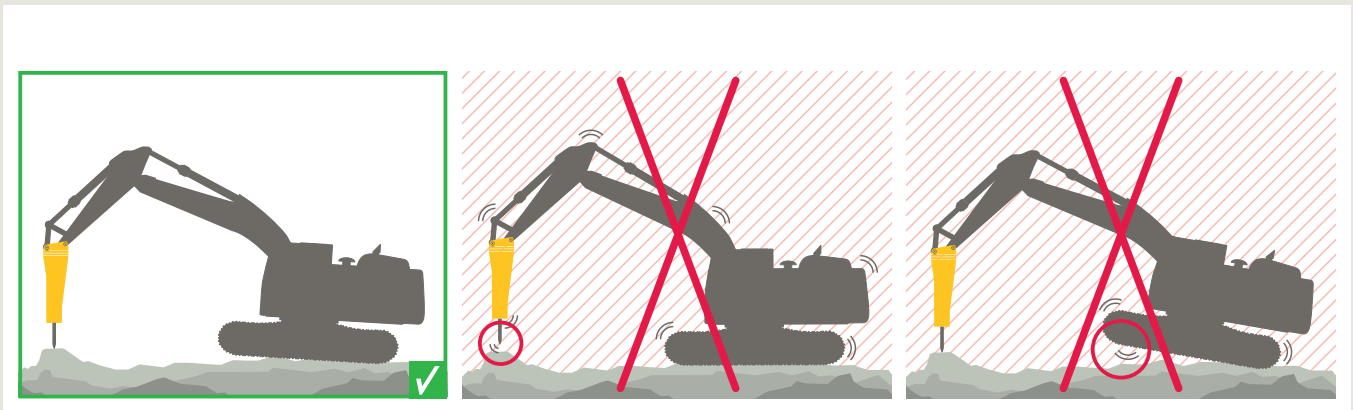

United. Inspired.

epiroc.com

Hydraulic Attachments

Breakers

0.7-140t/1,500-309,000lbs

Bucket crushers

18-54t/39,500-119,000lbs

Combi cutters