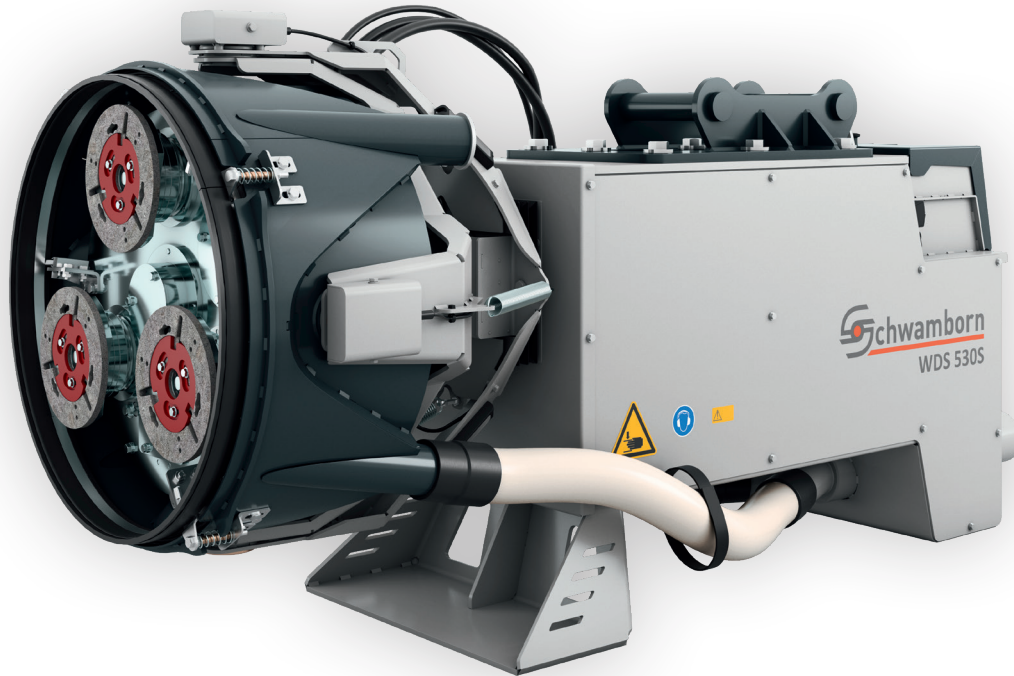

WDS 530S

Item number 715010

Technical data

Power output	8	kW	Extension stroke	300	mm
Speed, adjustable	1000-2000	rpm	Kippwinkel max.	+/- 8	°
Contact pressure, adjustable	5-70	bar	Ø-Tool disc	3x 200	mm
Hydraulic operating pressure	130	bar	Tool mount	ETX1 / ETX2	
Hydraulic volume flow, adjustable	30-55	l/min	Dimensions L x W x H	2060 x 720 x 940	mm
Working width	530	mm	Ø-Suction outlet	1-4x Ø70 / 1x 108	mm
Weight	462	kg	BOB5 - Battery capacity	10	Ah
			BOB5 - Battery power	504	Wh
			Battery runtime	20	h